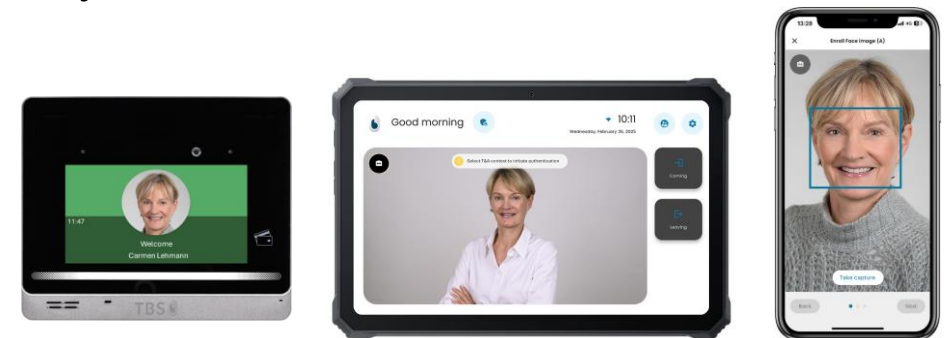

3D LIGHT+

3D LIGHT+

Iris and Face scanner for high security and accuracy in indoor applications

- (1) Iris scanner with highest recognition performance
- (2) Face recognition with high precision
- (3) Multi-modal authentication possible
- (4) Up to 50'000 users in 1:N mode
- (5) TBS Anti-spoofing protection
- (6) 5-inch color touchscreen
- (7) PIN Code, QR Code
- (8) In-built RFID reader for MIFARE cards
- (9) Verification using combined ID factors
- (10) Easy setup of Time & Attendance buttons
- (11) Versatile configuration and customizing (customer workflows, user interface)
- (12) Powered by highly secure TBS firmware

Iris enrollment possibilities in TBS ecosystem:

- (1) On device using touchscreen
- (2) On device via remote control
- (3) Automatic mode to trigger iris enrollment through existing face data

DATASHEET 3D LIGHT+

TECHNICAL SPECIFICATIONS

Category	Feature	Standard	Optional
Biometric Sensors	Iris Recognition	40 - 70 cm	
	Face Recognition	50 - 100 cm	
ID Factors	PIN	•	
	RFID MIFARE (others optional)	•	(•)
User Interface	QR Code		•
	Touchscreen size	5"	
	Touchscreen Resolution	854 × 480	
Biometrics	Loudspeaker	•	
	Identification (1:N) database limit	10'000	50'000
Communication	FRR at FAR 1:100'000	< 0.5%	
	LAN	•	
Interfaces	RS-485 (OSDP) / RS-232	1 / 1	
	Wiegand out	1	
	Relay (NO/NC/COM, 60V/30W)	1	
	GPIN	4	
Security	Tamper Switch	•	
Installation	Power supply rating	12 - 24 VDC	
	Max. power consumption	25 W	
	Power over Ethernet (PoE+)	•	
	Operating temperature	-20 to 50 °C	
	Operating humidity	10 to 90%	
	Wall mount Box (IP30), indoors	•	
Certifications	CE, FCC, ISO 9001, IEC 62471	•	