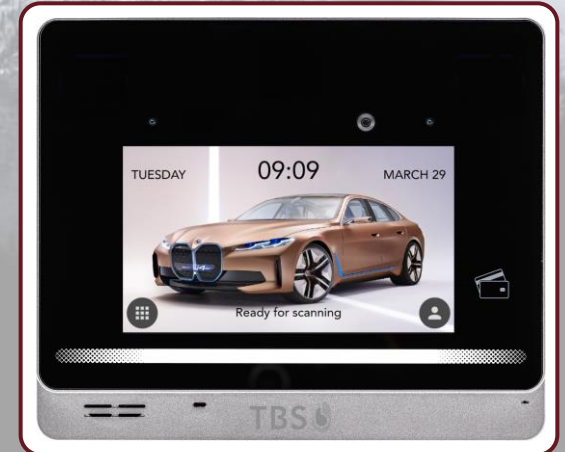

CUSTOMIZING

Touchless Biometric Systems AG

06/2026