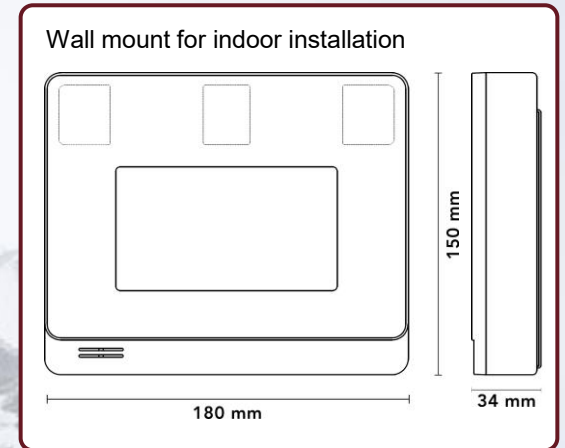

ACCESSORIES & FEATURES

Power supply and wall mounting plate included.

Hardware Extensions (optional):

- Integrated RFID reader for MIFARE Classic/DESFire can be replaced by
  HF: HID iCLASS
  LF: available, format support on request
- TBS CONTROLLER SMART+ with 4 relays, 4 GPIN, 4 GPOUT, RS-485 or LAN communication
- TBS CONTROLLER LITE with 2 relays, 2 GPIN/GPOUT, RS-485

Software Extensions (licensed):

- QR Code: Power Package «Multi-Factor» required
- Extended Identification (1:N) limit with BIOMANAGER Premium Plan

TBS System Security:

- Multi-level data encryption, with option to define a custom Template Encryption Key
- Protected communication channels (SSL) with option to use custom SSL certificates

Seamless Integration:

- Device connects to TBS BIOMANAGER Server hosted On-Premise or in the TBS Cloud
- Flexible integration options
  - REST APIs on system and device level available
  - Enrollment integration into 3rd party software supported
- Flexible and versatile Enrollment Options: On-Device, Web enrollment from TBS BIOMANAGER, Face via TBS Apps or external data import

DIMENSIONS